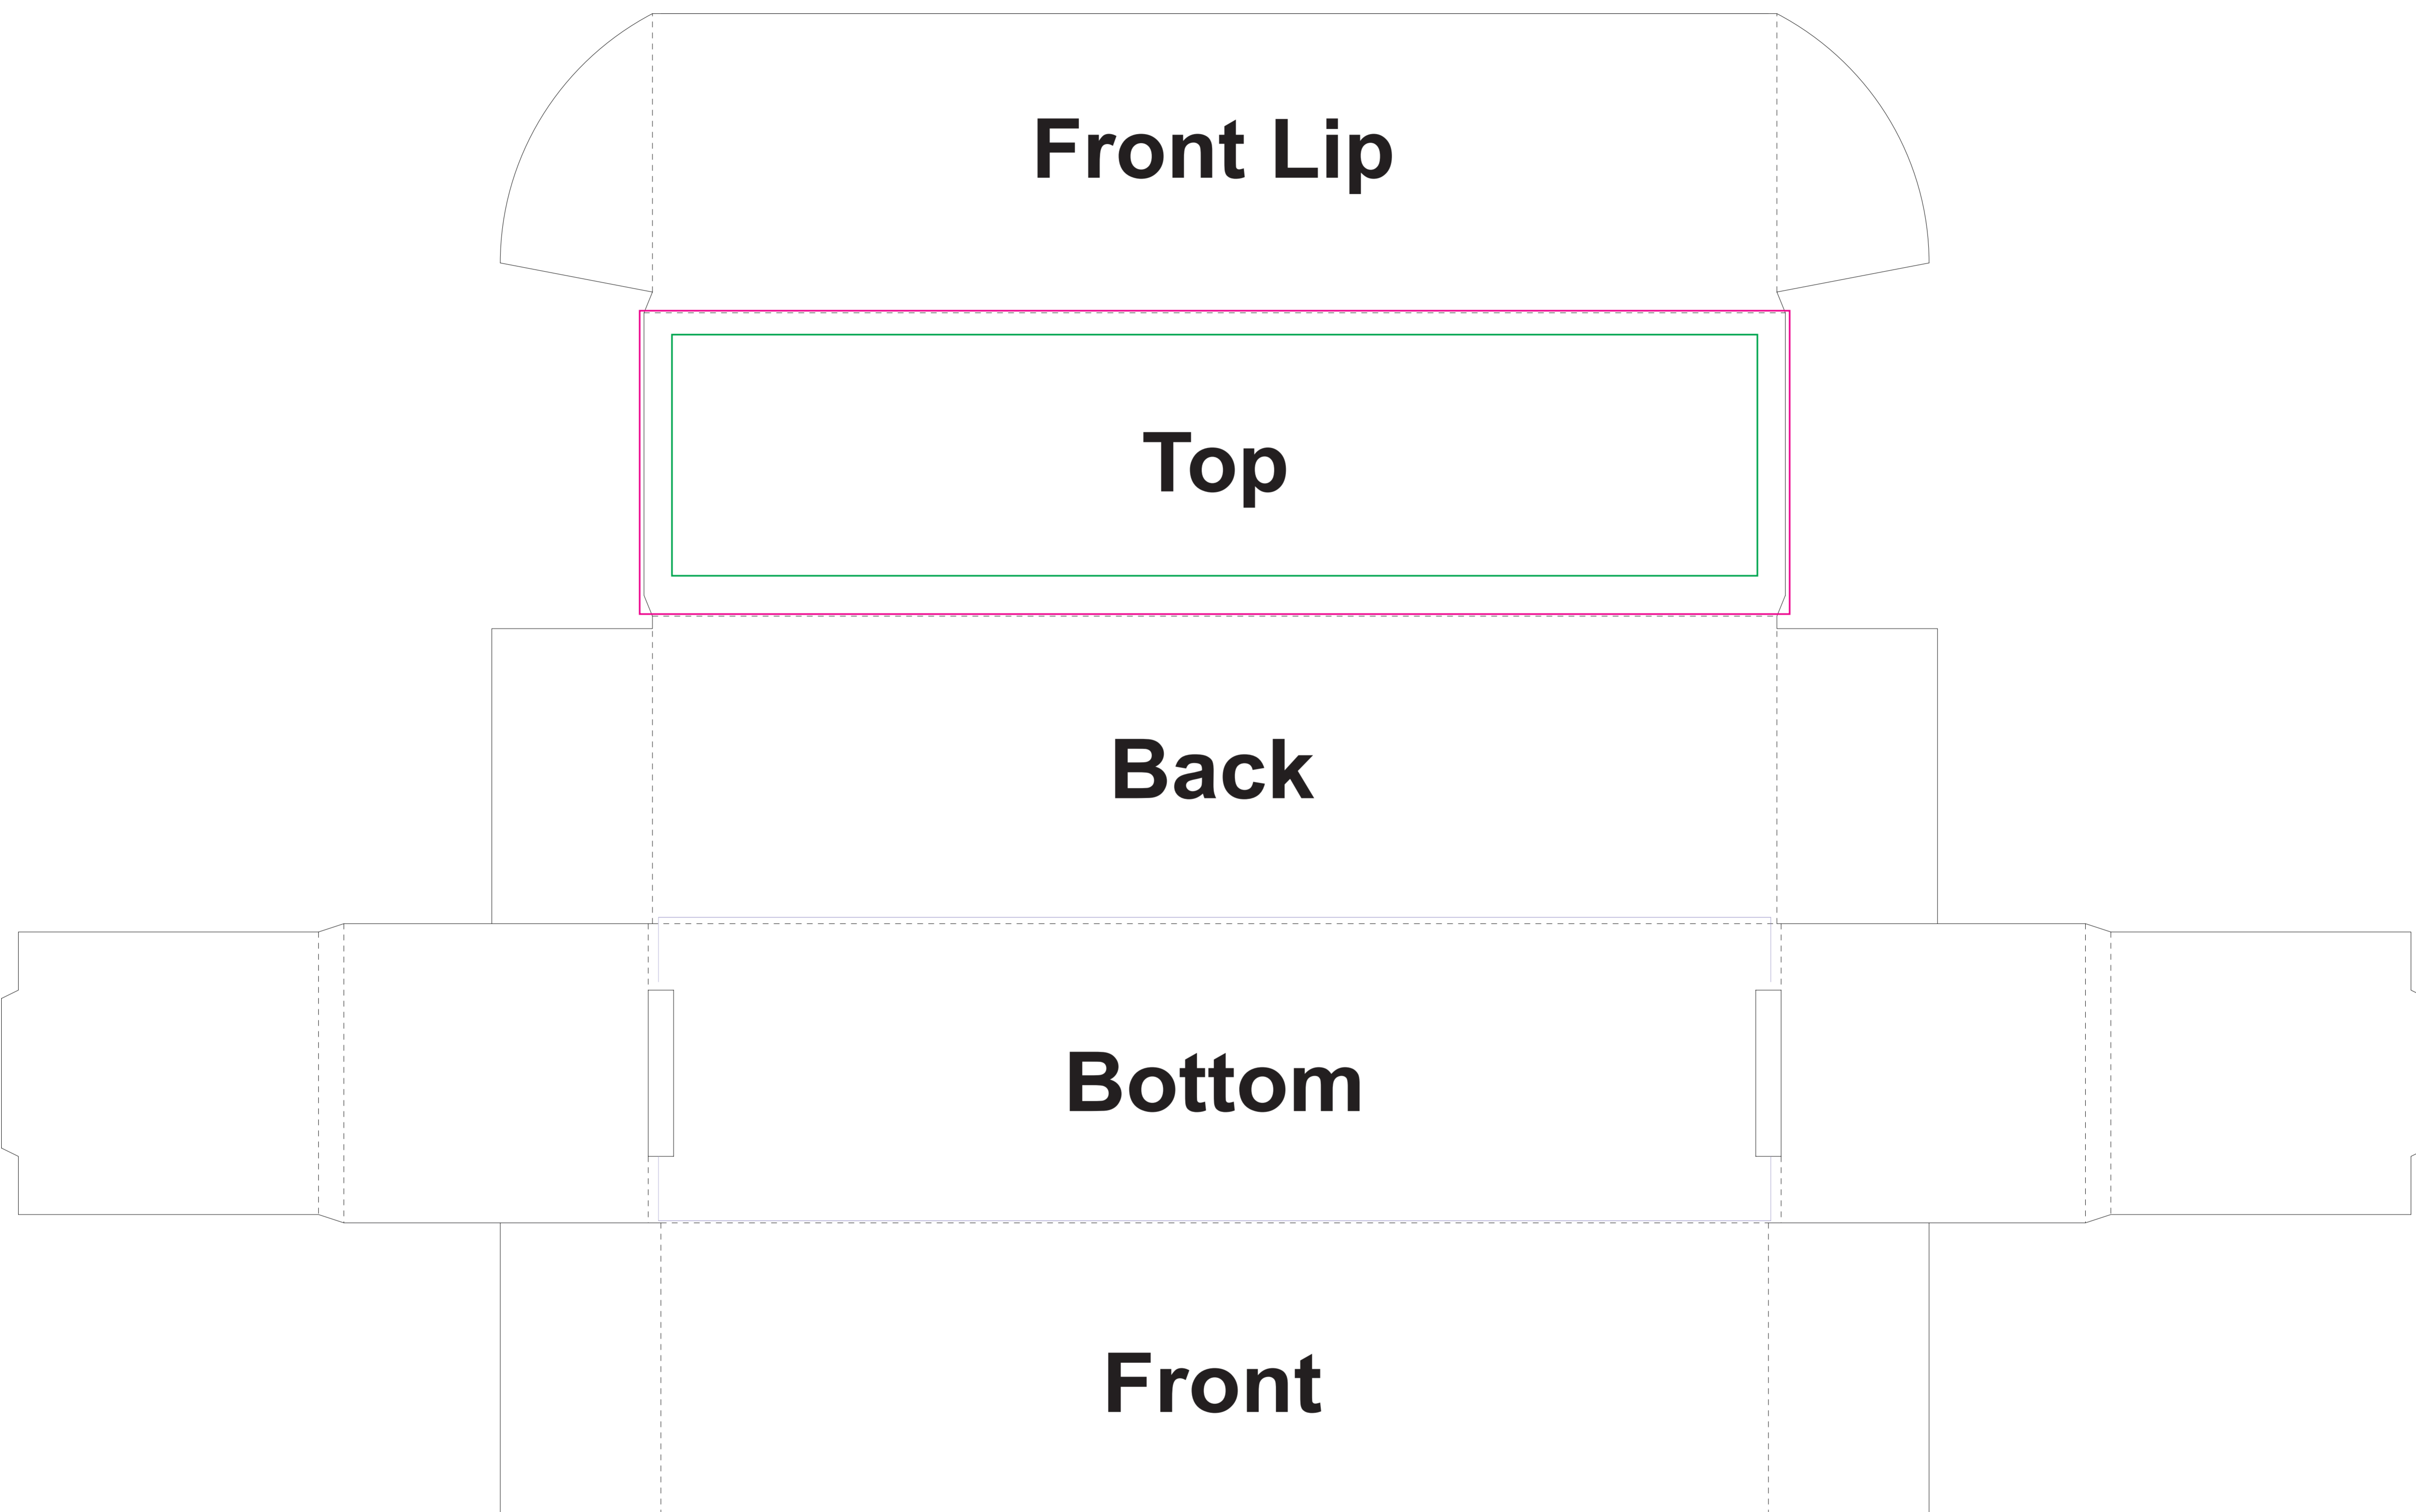

GF-SD-779-B

ATLANTIS BOTTLE CUSTOM GIFT BOX SET

Please note:
This template is designed at 100% scale to size.
Rasterised artwork supplied at 300dpi to suit this template size,
is the minimum requirement for a high quality final print.
Please ensure all fonts are converted to curves.

SIZE OF BOX: 320 x 90 x 90 mm

INSIDE OF BOX

■ Pink line indicates the full artwork area for background elements or graphics.
■ Green line indicates the safe area. Nothing of importance must pass this line.
■ Black line indicates the outlined shape of box.
⋯ Dotted line indicates the fold lines of box.

***NB: We cannot print White on BOTH Craft & White Coated/Uncoated boxes.
All white from any image will not print, colours will not be a 100% colour match.***

***NB: All text in design MUST BE aligned as per position indicated on template.
Please Note: Black & Dotted line must be deleted when sent for print.***